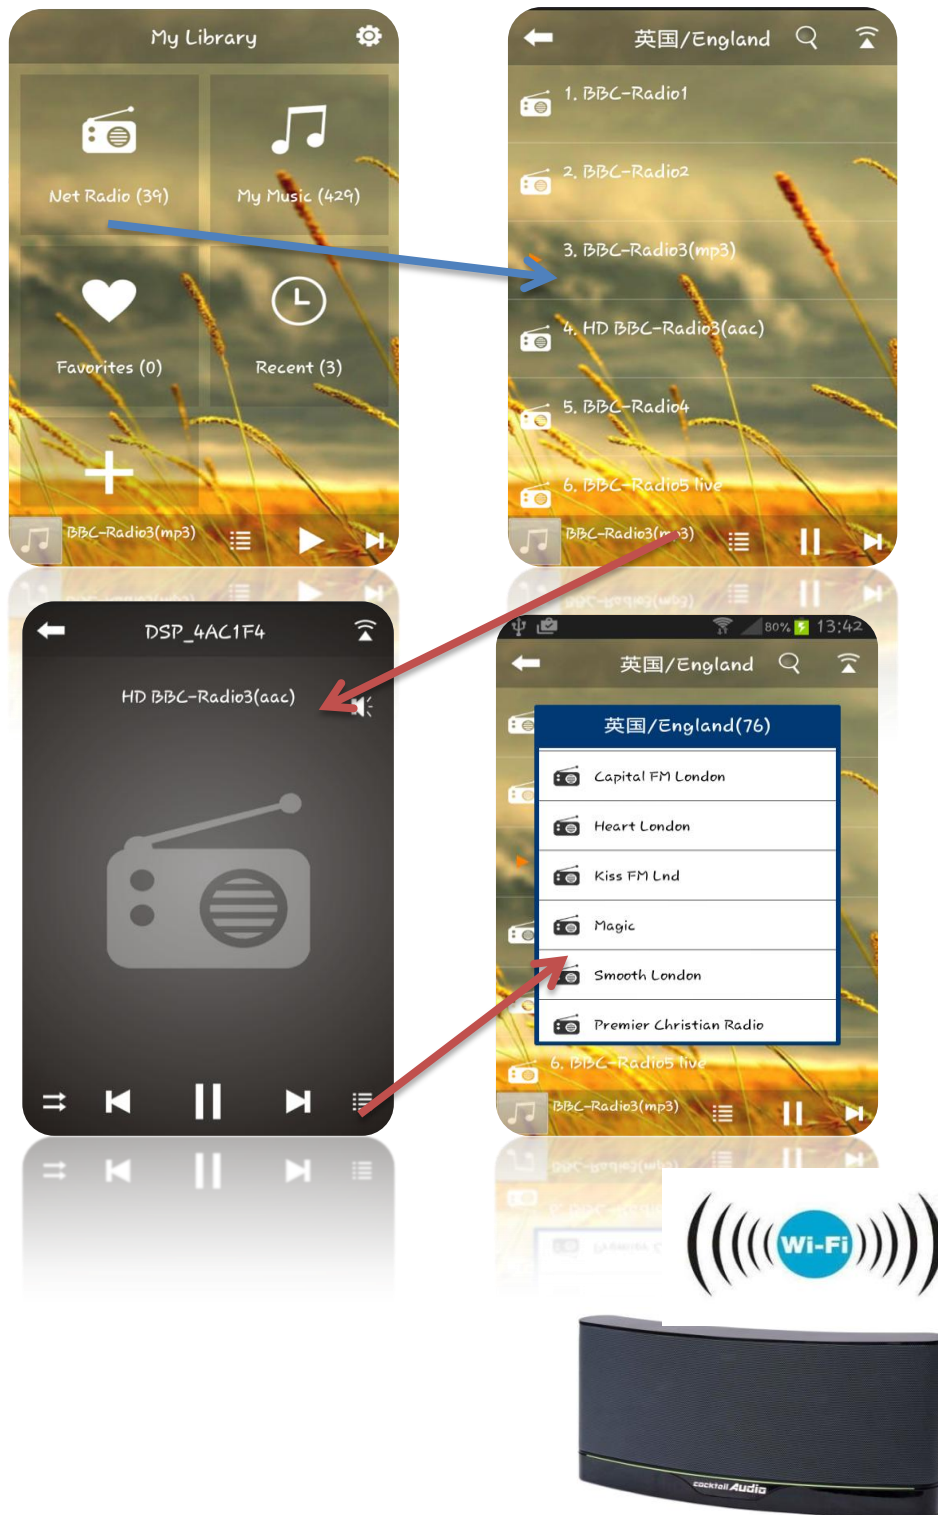

How to stream Radio via the Wi-Fi Music App thru the BF-11

*Check if the BF-11 is connected & paired with your router ...

*Make sure the player/renderer is chosen (BF-11)

Connect & stream your favourite radio stations.

Once the streaming has been established the BF-11 source control can be switched off

Other **compatible** apps can also be used...

Want a station added request at support@cocktailaudio.co.uk